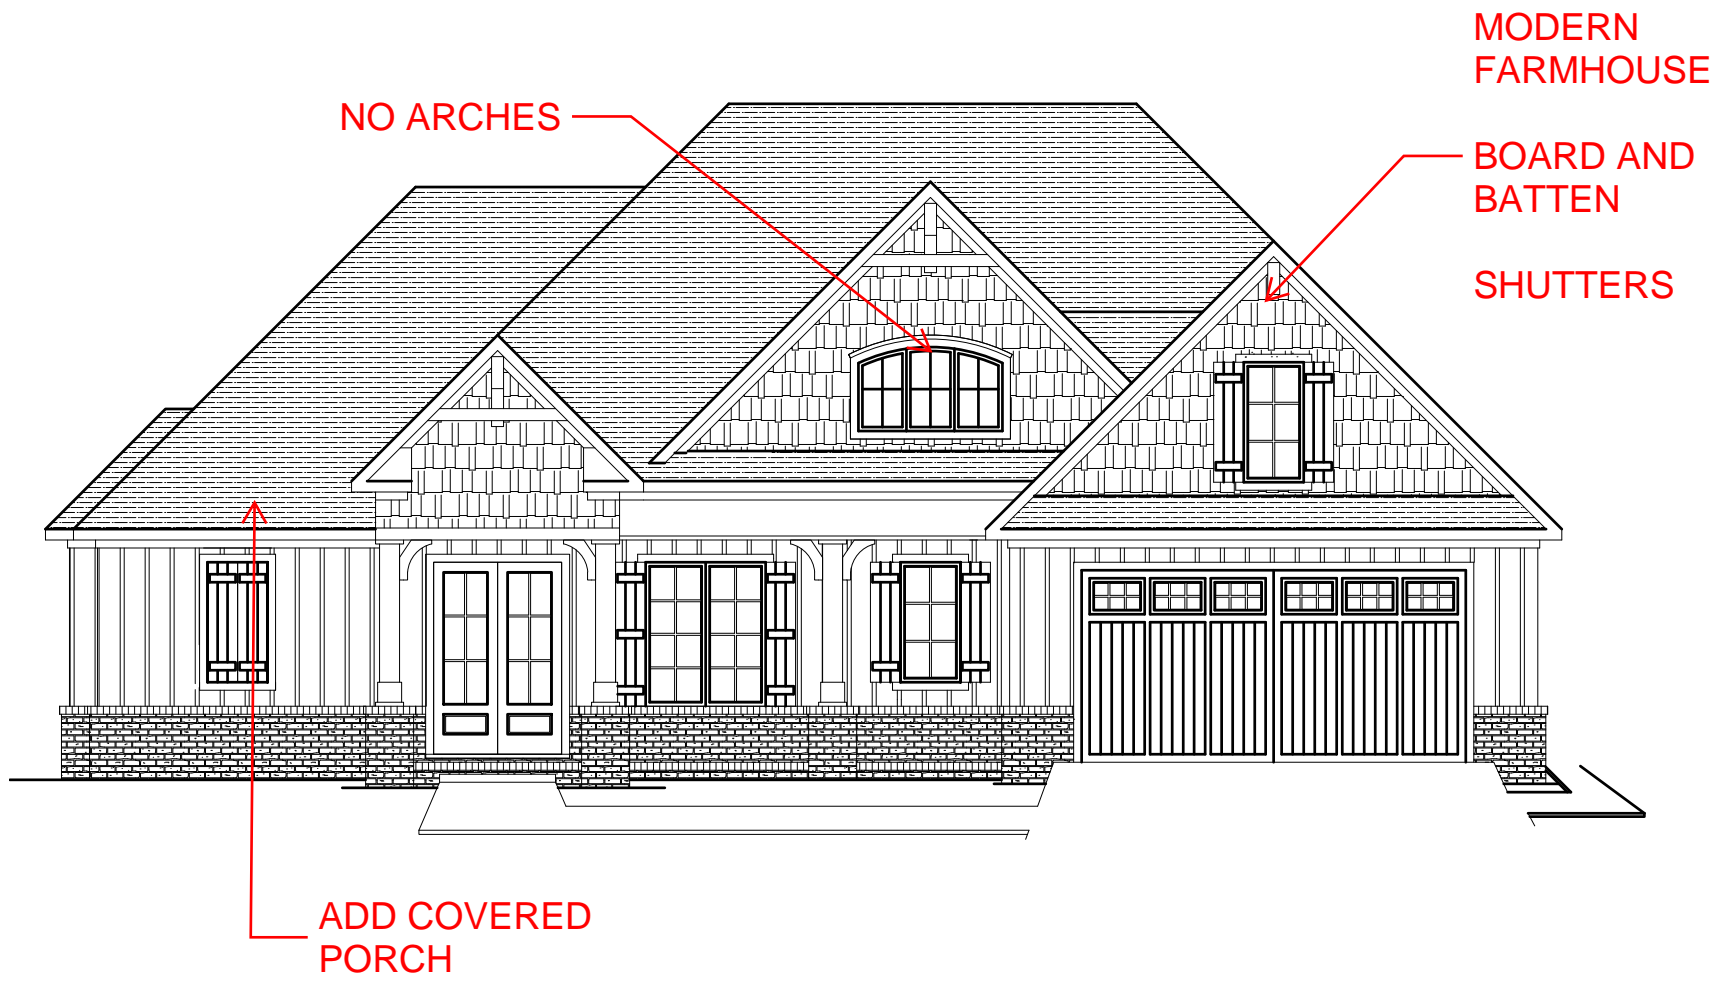

ADD BASEMENT LEVEL OPTION

-SPACE FOR DOGS

-FULL BATHROOM

"OLIVIA (FARMHOUSE)"

SQUARE FEET

TOTAL HEATED AREA:	2094
MAIN FLOOR: _____	2094
BONUS ROOM (NOT INCL. IN TOTAL):	N/A
GARAGE: _____	593

Stephen Davis Home Designs