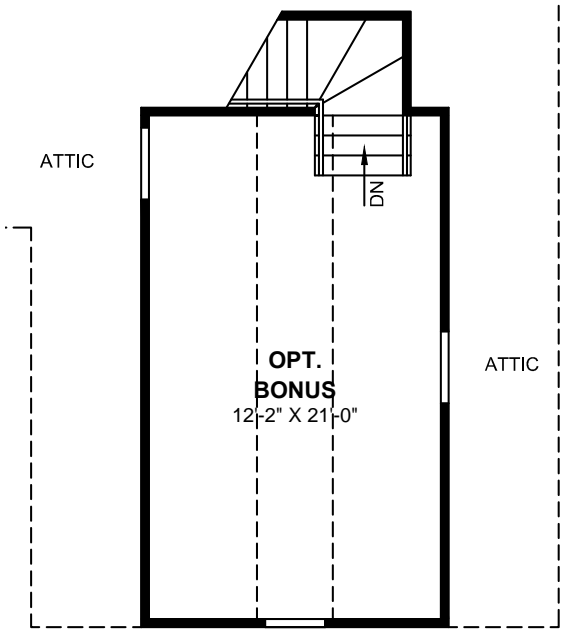

52'  
(not includ. porches)

60'  
MAIN FLOOR PLAN

OPTIONAL BONUS

"OLIVIA"

SQUARE FEET

TOTAL HEATED AREA:	2030
MAIN FLOOR: _____	2030
OPT. BONUS (not includ. in total): -	320
GARAGE: _____	468

**Stephen Davis**  
**Home Designs**