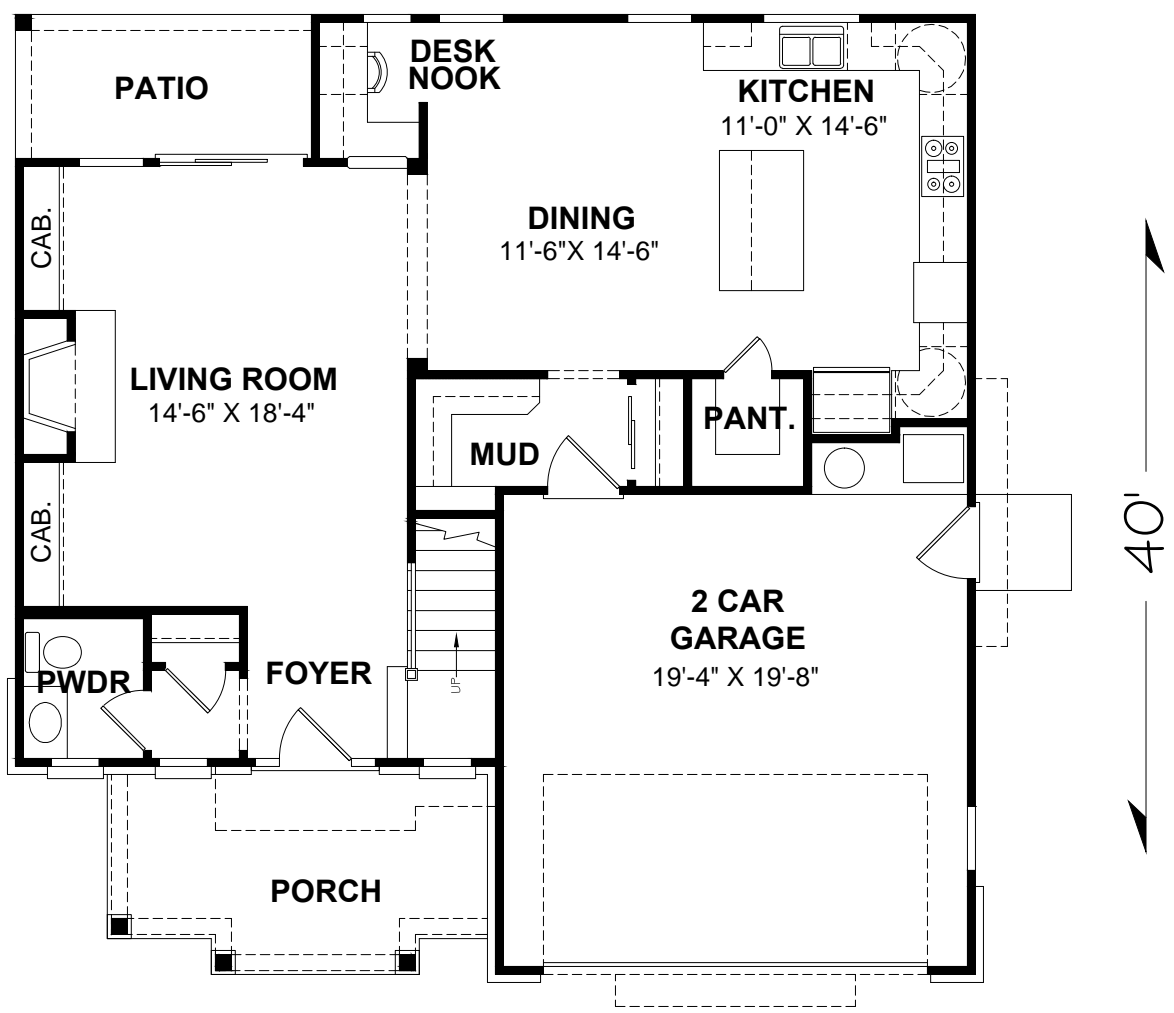

SQUARE FEET

TOTAL HEATED AREA:	2363
MAIN FLOOR:	940
UPPER FLOOR:	1423
GARAGE:	413

40' MAIN FLOOR PLAN

UPPER FLOOR PLAN

"THE ALCOTT"

Stephen Davis Home Designs

Blending Function and Beauty since 1987

(865) 694-4477 117 HUXLEY DRIVE, SUITE A
 FAX: (865)-694-4470 KNOXVILLE, TN 37922